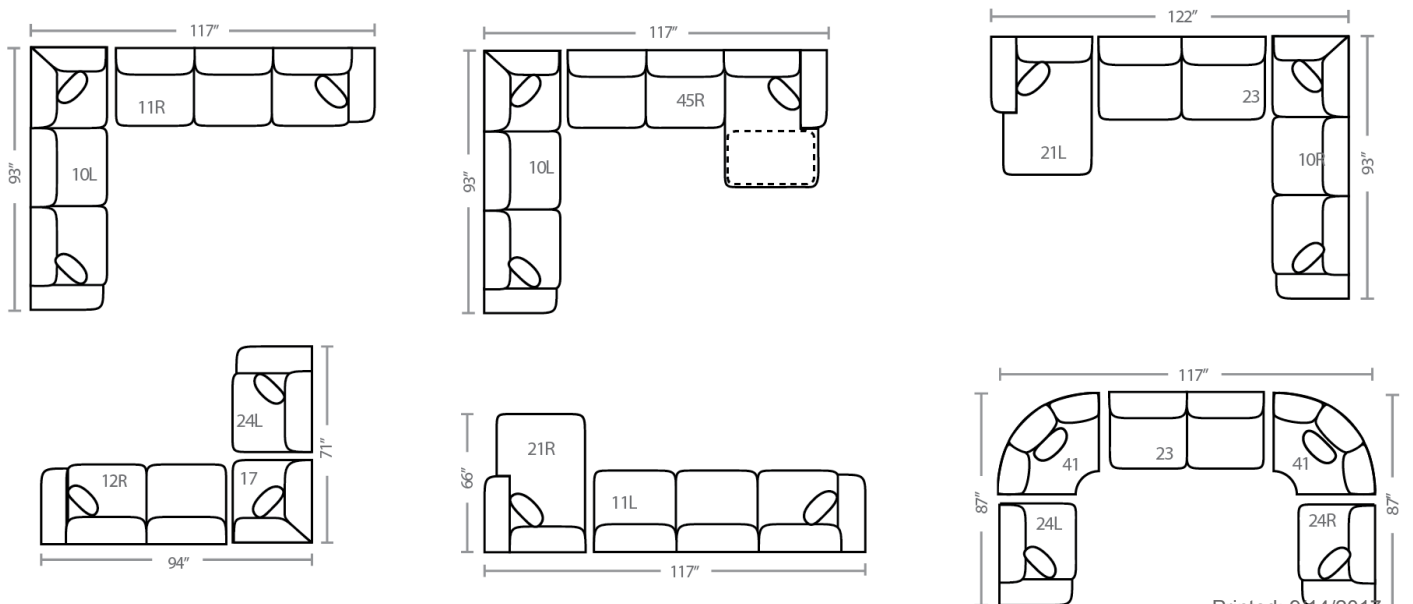

184 think LOCAL

Body 1: All Body Fabric -- Contrast 1: Both Sides of Pillows Including Welt

Sofa Height: 37" Seat Height: 21" Seat Depth: 21" Arm Height: 28"

PIECES

* Available in both Left and Right configurations

CONFIGURATIONS

Dimensions are approximate.

Printed: 9/14/2017