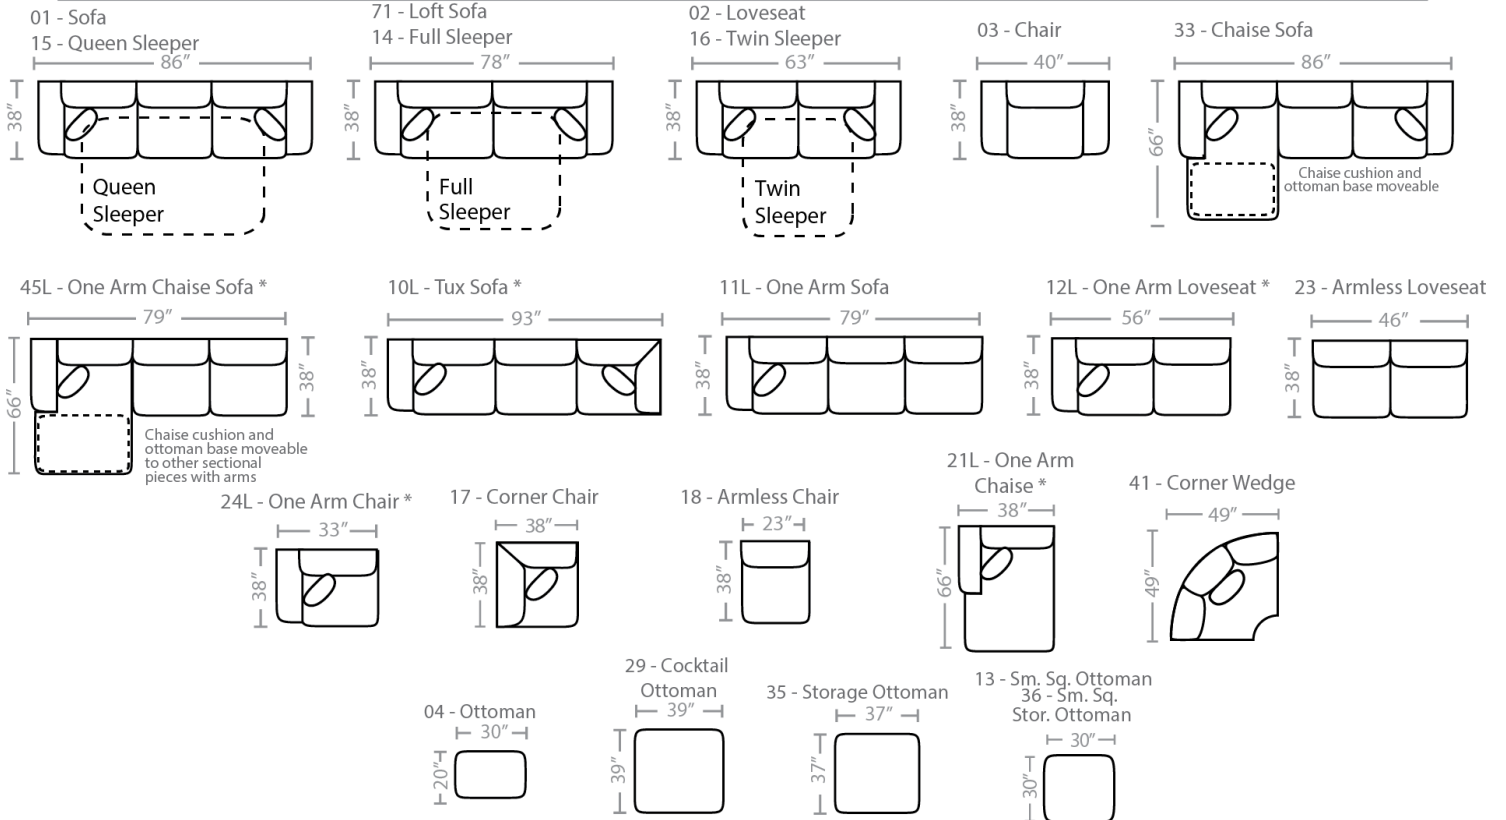

184 think LOCAL

Body 1: All Body Fabric -- Contrast 1: Both Sides of Pillows Including Welt

Sofa Height: 37" Seat Height: 21" Seat Depth: 21" Arm Height: 28"

PIECES

* Available in both Left and Right configurations

CONFIGURATIONS

Dimensions are approximate.

Printed: 9/14/2017